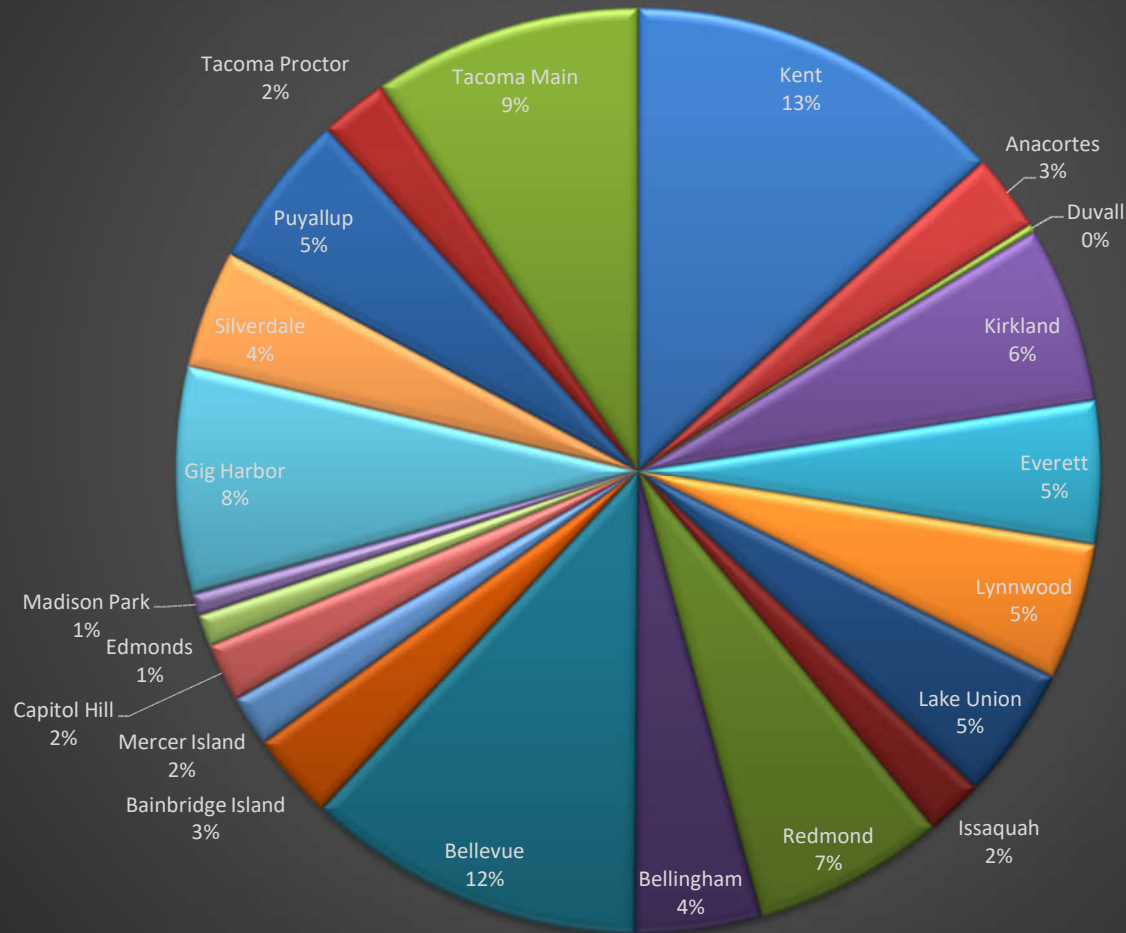

South Region - Portland, Bend/Sisters, Vancouver, & Longview
All incoming placed company derived business ops

South Region - Portland, Bend/Sisters, Vancouver, & Longview All incoming closed company derived business ops

North Region - Longview to Bellingham

All incoming placed company derived business ops

North Region - Longview to Bellingham

All incoming closed company derived business ops