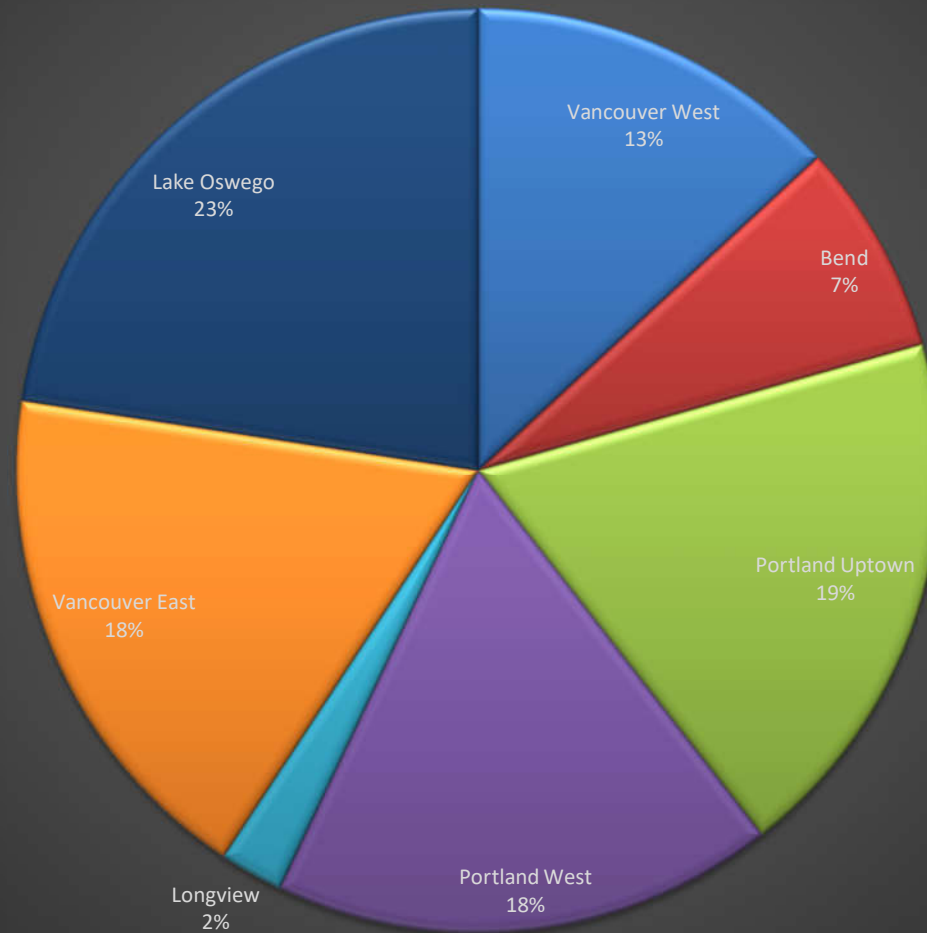

South Region - Portland, Bend/Sisters, Vancouver, & Longview
All incoming placed company derived business ops

South Region - Portland, Bend/Sisters, Vancouver, & Longview All incoming closed company derived business ops

North Region - Longview to Bellingham

All incoming placed company derived business ops

North Region - Longview to Bellingham

All incoming closed company derived business ops